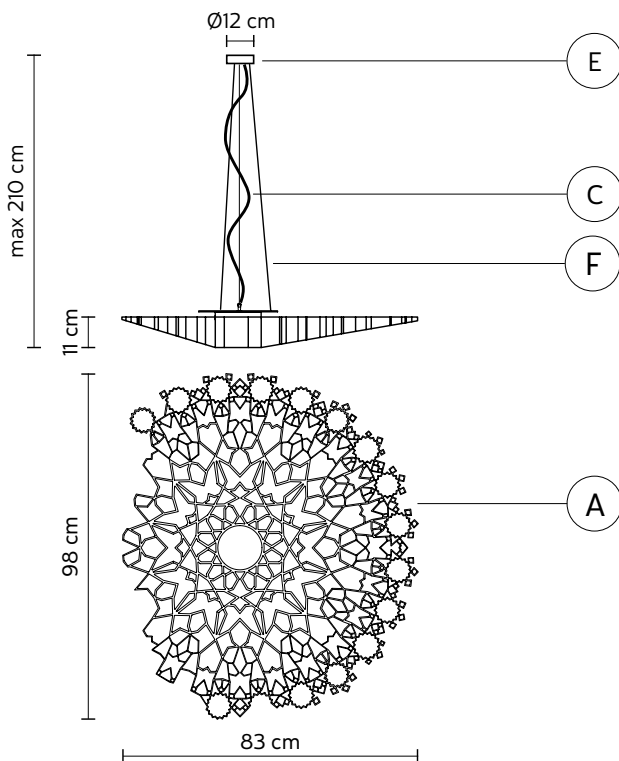

NOTREDAME suspension lamp

Luca De Bona & Dario De Meo design

year 2018

DATA SHEET - SE130 30 INT

LAMP "A"

material	techno polymer	
colour	gold	

CEILING CUP "E"

material	metal	
colour	gold	

ELECTRICAL CABLE "C"

colour	transparent	

SUSPENSION CABLE "C"

material	steel

ELECTRICAL SYSTEM

source	LED/strip LED dimmable via trailing edge phase dimmers
	Frontal LED 13W, 1520 lumen 3000K CRI>80
	strip LED backlight 3W, 280 lumen, 3000K CRI>80 class A+

PACKAGING

n° cartons	2
net weight/kg	9 (A+Kit led)
gross weight/kg	13 (A+Kit led)
packaging/cm	105x93x18,5(A)-21x21x20(Kit led)

LIGHT EMISSION

unidirectional

	direct
	filtered
	indirect
	absence

COMPLIANT WITH

IEC	60598-1:2014
EN	60598-1:2015
degree of protection	IP20
bulb	Kit LED equipped