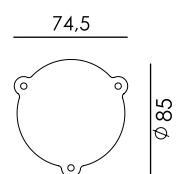

TONONE

technical specifications

BOLT bed under fit

Design by Anton de Groof, 2013

Starting point for the products of Tonone is the passion for traditional mechanics. The first product line that resulted from this fascination is the lamp series 'Bolt'. Key element in this industrial series is the joint construction that can be adjusted with a wingnut-shaped tool. Besides being a functional tool, this wingnut is integrated in the design of the lamp itself as a distinctive visual element. The Bolt collection is available in 29 different models and in 11 colors.

Type	Bed lamp
Environment	Indoor
Material	Steel & aluminum
Wingnut	Wingnut Solid Brass included
Cord length	Bolt with cord 2500 mm Bolt install 10 mm
Weight	1,4 kg
Voltage	220-240 V
Max Watt	60 Watt
Socket	E27
IP	20
Lightsource	Lightsource not included

Packaging

Weight	3,6 kg
Length	75 cm
Width	47 cm
Height	25 cm

TONONE

technical specifications

		with cord	install	mirror with cord	mirror install
	smokey black	1145	1153	1519	1376
	flux green	1147	1155	1520	1377
	pure white	1149	1157	1521	1379
	midnight grey	1272	1273	1522	1383
	ash grey	1152	1160	1523	1382
	striking orange	1150	1158	1524	1380
	lightning white	1148	1156	1525	1378
	thunder blue	1151	1159	1526	1373
	daybreak rose	1481	1482	1527	1483
	sunny yellow	1439	1440	1528	1441
	ice blue	1629	1632	1630	1633