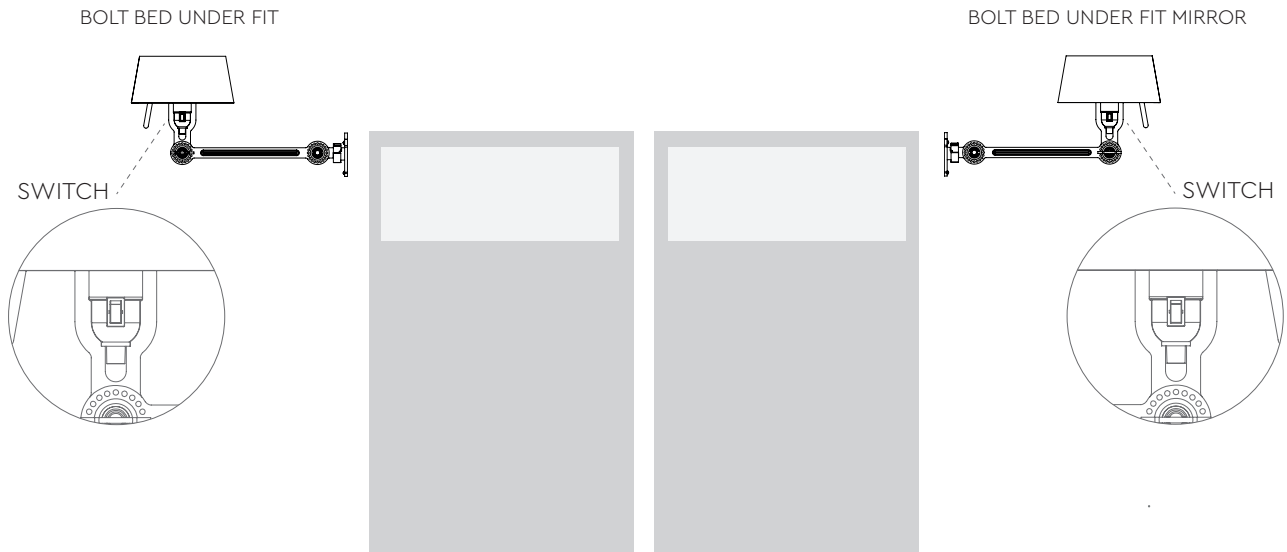

TONONE

technical specifications

BOLT bed under fit

Design by Anton de Groof, 2013

Starting point for the products of Tonone is the passion for traditional mechanics. The first product line that resulted from this fascination is the lamp series 'Bolt'. Key element in this industrial series is the joint construction that can be adjusted with a wingnut-shaped tool. Besides being a functional tool, this wingnut is integrated in the design of the lamp itself as a distinctive visual element. The Bolt collection is available in 29 different models and in 11 colors.

Type	Bed lamp
Environment	Indoor
Material	Steel & aluminum
Wingnut	Wingnut Solid Brass included
Cord length	Bolt with cord 2500 mm Bolt install 10 mm
Weight	1,4 kg
Voltage	220-240 V
Max Watt	60 Watt
Socket	E27
IP	20
Lightsource	Lightsource not included

Packaging

Weight	3,6 kg
Length	75 cm
Width	47 cm
Height	25 cm

TONONE

technical specifications

		with cord	install	mirror with cord	mirror install
	smokey black	1145	1153	1519	1376
	flux green	1147	1155	1520	1377
	pure white	1149	1157	1521	1379
	midnight grey	1272	1273	1522	1383
	ash grey	1152	1160	1523	1382
	striking orange	1150	1158	1524	1380
	lightning white	1148	1156	1525	1378
	thunder blue	1151	1159	1526	1373
	daybreak rose	1481	1482	1527	1483
	sunny yellow	1439	1440	1528	1441
	ice blue	1629	1632	1630	1633

TONONE

technical specifications

With cord

1. With powercord including switch and plug.

Install

2. With terminal block to install directly on a junction box.

3. With optional wall ring.

SET of 2 bolt bed under fit