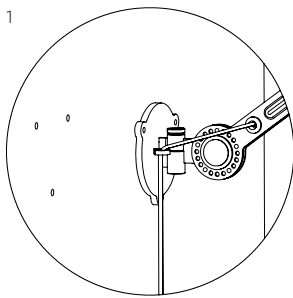

TONONE

technical specifications

BOLT bed under fit

Design by Anton de Groof, 2013

Starting point for the products of Tonone is the passion for traditional mechanics. The first product line that resulted from this fascination is the lamp series 'Bolt'. Key element in this industrial series is the joint construction that can be adjusted with a wingnut-shaped tool. Besides being a functional tool, this wingnut is integrated in the design of the lamp itself as a distinctive visual element. The Bolt collection is available in 29 different models and in 11 colors.

Type	Bed lamp
Environment	Indoor
Material	Steel & aluminum
Wingnut	Wingnut Solid Brass included
Cord length	Bolt with cord 2500 mm Bolt install 10 mm
Weight	1,4 kg
Voltage	220-240 V
Max Watt	60 Watt
Socket	E27
IP	20
Lightsource	Lightsource not included

Packaging

Weight	3,6 kg
Length	75 cm
Width	47 cm
Height	25 cm

TONONE

technical specifications

		with cord	install	mirror with cord	mirror install
	smokey black	1145	1153	1519	1376
	flux green	1147	1155	1520	1377
	pure white	1149	1157	1521	1379
	midnight grey	1272	1273	1522	1383
	ash grey	1152	1160	1523	1382
	striking orange	1150	1158	1524	1380
	lightning white	1148	1156	1525	1378
	thunder blue	1151	1159	1526	1373
	daybreak rose	1481	1482	1527	1483
	sunny yellow	1439	1440	1528	1441
	ice blue	1629	1632	1630	1633

TONONE

technical specifications

With cord

1. With powercord including switch and plug.

Install

2. With terminal block to install directly on a junction box.

3. With optional wall ring.

SET of 2 bolt bed under fit