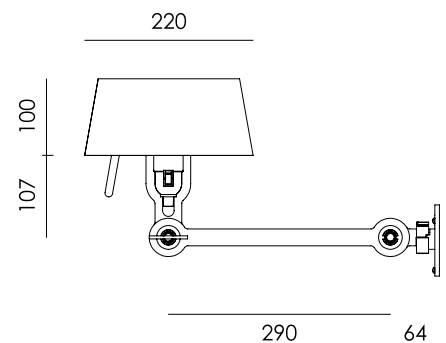

TONONE

technical specifications

BOLT bed under fit

Design by Anton de Groof, 2013

Starting point for the products of Tonone is the passion for traditional mechanics. The first product line that resulted from this fascination is the lamp series 'Bolt'. Key element in this industrial series is the joint construction that can be adjusted with a wingnut-shaped tool. Besides being a functional tool, this wingnut is integrated in the design of the lamp itself as a distinctive visual element. The Bolt collection is available in 29 different models and in 11 colors.

Type	Bed lamp
Environment	Indoor
Material	Steel & aluminum
Wingnut	Wingnut Solid Brass included
Cord length	Bolt with cord 2500 mm Bolt install 10 mm
Weight	1,4 kg
Voltage	220-240 V
Max Watt	60 Watt
Socket	E27
IP	20
Lightsource	Lightsource not included

Packaging

Weight	3,6 kg
Length	75 cm
Width	47 cm
Height	25 cm

TONONE

technical specifications

		with cord	install	mirror with cord	mirror install
	smokey black	1145	1153	1519	1376
	flux green	1147	1155	1520	1377
	pure white	1149	1157	1521	1379
	midnight grey	1272	1273	1522	1383
	ash grey	1152	1160	1523	1382
	striking orange	1150	1158	1524	1380
	lightning white	1148	1156	1525	1378
	thunder blue	1151	1159	1526	1373
	daybreak rose	1481	1482	1527	1483
	sunny yellow	1439	1440	1528	1441
	ice blue	1629	1632	1630	1633