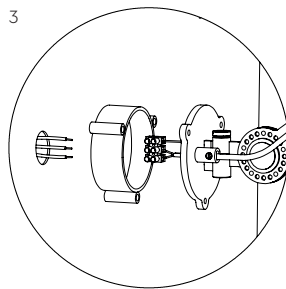

TONONE

technical specifications

BOLT bed under fit

Design by Anton de Groof, 2013

Starting point for the products of Tonone is the passion for traditional mechanics. The first product line that resulted from this fascination is the lamp series 'Bolt'. Key element in this industrial series is the joint construction that can be adjusted with a wingnut-shaped tool. Besides being a functional tool, this wingnut is integrated in the design of the lamp itself as a distinctive visual element. The Bolt collection is available in 29 different models and in 11 colors.

Type	Bed lamp
Environment	Indoor
Material	Steel & aluminum
Wingnut	Wingnut Solid Brass included
Cord length	Bolt with cord 2500 mm Bolt install 10 mm
Weight	1,4 kg
Voltage	220-240 V
Max Watt	60 Watt
Socket	E27
IP	20
Lightsource	Lightsource not included

Packaging

Weight	3,6 kg
Length	75 cm
Width	47 cm
Height	25 cm

TONONE

technical specifications

		with cord	install	mirror with cord	mirror install
	smokey black	1145	1153	1519	1376
	flux green	1147	1155	1520	1377
	pure white	1149	1157	1521	1379
	midnight grey	1272	1273	1522	1383
	ash grey	1152	1160	1523	1382
	striking orange	1150	1158	1524	1380
	lightning white	1148	1156	1525	1378
	thunder blue	1151	1159	1526	1373
	daybreak rose	1481	1482	1527	1483
	sunny yellow	1439	1440	1528	1441
	ice blue	1629	1632	1630	1633

TONONE

technical specifications

With cord

1. With powercord including switch and plug.

Install

2. With terminal block to install directly on a junction box.

3. With optional wall ring.

SET of 2 bolt bed under fit