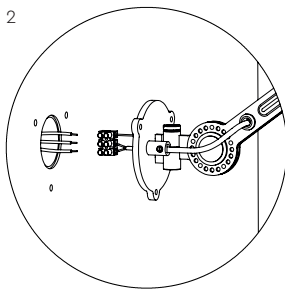

Type	Bed lamp
Environment	Indoor
Material	Steel & aluminum
Wingnut	Wingnut Solid Brass included
Cord length	Bolt with cord 2500 mm Bolt install 10 mm
Weight	1,4 kg
Voltage	220-240 V
Max Watt	60 Watt
Socket	E27
IP	20
Lightsource	Lightsource not included

Packaging

Weight	3,6 kg
Length	75 cm
Width	47 cm
Height	25 cm

TONONE

technical specifications

		with cord	install	mirror with cord	mirror install
	smokey black	1145	1153	1519	1376
	flux green	1147	1155	1520	1377
	pure white	1149	1157	1521	1379
	midnight grey	1272	1273	1522	1383
	ash grey	1152	1160	1523	1382
	striking orange	1150	1158	1524	1380
	lightning white	1148	1156	1525	1378
	thunder blue	1151	1159	1526	1373
	daybreak rose	1481	1482	1527	1483
	sunny yellow	1439	1440	1528	1441
	ice blue	1629	1632	1630	1633

TONONE

technical specifications

With cord

1. With powercord including switch and plug.

Install

2. With terminal block to install directly on a junction box.

3. With optional wall ring.

SET of 2 bolt bed under fit