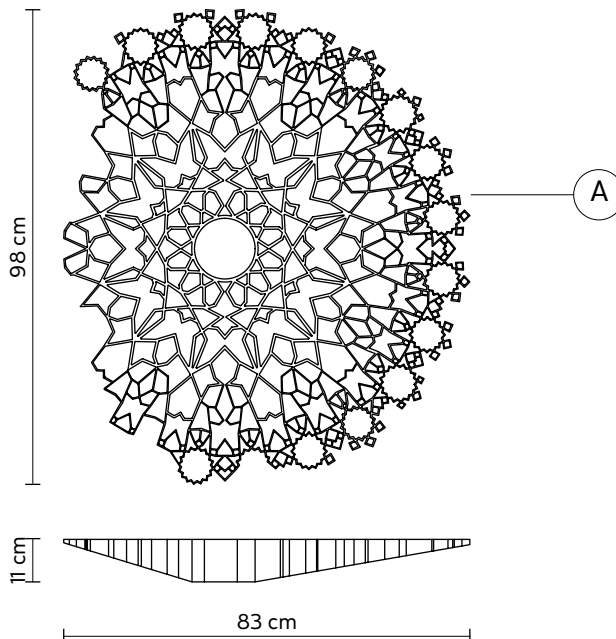

PACKAGING

n° cartons	1
net weight/kg	8,35
gross weight/kg	12,2
packaging/cm	105x93x20

LIGHT EMISSION

unidirectional

	direct
	filtered
	indirect
	absence

COMPLIANT WITH

IEC	60598-1:2014
EN	60598-1:2015

degree of protection bulb	IP20 Kit LED equipped
---------------------------	--------------------------