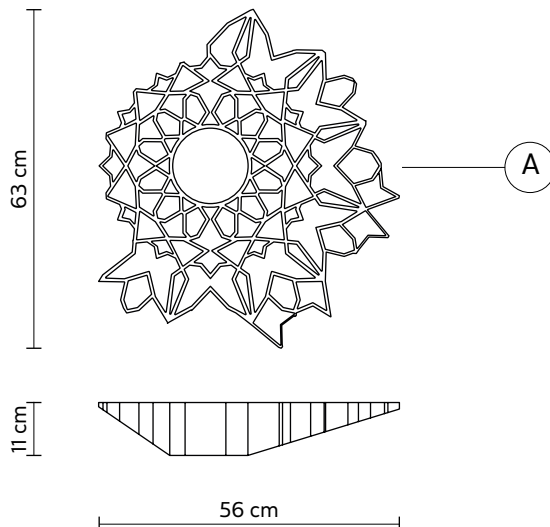

source

LED/strip LED dimmable
via trailing edge phase dimmers

Frontal LED

13W, 1520 lumen 3000K CRI>80

strip LED backlight

3W, 280 lumen, 3000K CRI>80
class A+

PACKAGING

n° cartons	1
net weight/kg	4,8
gross weight/kg	6,75
packaging/cm	67x73x18,5