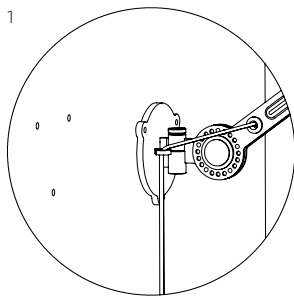

TONONE

technical specifications

BOLT bed sidefit

Design by Anton de Groof, 2013

Starting point for the products of Tonone is the passion for traditional mechanics. The first product line that resulted from this fascination is the lamp series 'Bolt'. Key element in this industrial series is the joint construction that can be adjusted with a wingnut-shaped tool. Besides being a functional tool, this wingnut is integrated in the design of the lamp itself as a distinctive visual element. The Bolt collection is available in 29 different models and in 11 colors.

Type	Bed lamp
Environment	Indoor
Material	Steel & aluminum
Wingnut	Wingnut Solid Brass included
Cord length	Bolt with cord 2500 mm Bolt install 10 mm
Weight	1,2 kg
Voltage	220-240 V
Max Watt	60 Watt
Socket	E27
IP	20
Lightsource	Lightsource not included

Packaging	
Weight	2,0 kg
Length	67 cm
Width	20 cm
Height	20 cm

TONONE

technical specifications

		with cord	install	mirror with cord	mirror install
	smokey black	1129	1137	1529	1368
	flux green	1131	1139	1530	1369
	pure white	1133	1141	1531	1371
	midnight grey	1270	1271	1532	1375
	ash grey	1136	1144	1533	1374
	striking orange	1134	1142	1534	1372
	lightning white	1132	1140	1535	1370
	thunder blue	1135	1143	1536	1373
	daybreak rose	1478	1479	1537	1480
	sunny yellow	1436	1437	1538	1438
	ice blue	1623	1626	1624	1627

TONONE

technical specifications

With cord

1. With powercord including switch and plug.

Install

2. With terminal block to install directly on a junction box.

3. With optional wall ring.

SET of 2 bolt bed sidefit