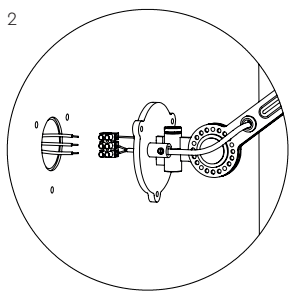

TONONE

technical specifications

BOLT bed sidefit

Design by Anton de Groof, 2013

Starting point for the products of Tonone is the passion for traditional mechanics. The first product line that resulted from this fascination is the lamp series 'Bolt'. Key element in this industrial series is the joint construction that can be adjusted with a wingnut-shaped tool. Besides being a functional tool, this wingnut is integrated in the design of the lamp itself as a distinctive visual element. The Bolt collection is available in 29 different models and in 11 colors.

Type	Bed lamp
Environment	Indoor
Material	Steel & aluminum
Wingnut	Wingnut Solid Brass included
Cord length	Bolt with cord 2500 mm Bolt install 10 mm
Weight	1,2 kg
Voltage	220-240 V
Max Watt	60 Watt
Socket	E27
IP	20
Lightsource	Lightsource not included

Packaging	
Weight	2,0 kg
Length	67 cm
Width	20 cm
Height	20 cm

TONONE

technical specifications

		with cord	install	mirror with cord	mirror install
	smokey black	1129	1137	1529	1368
	flux green	1131	1139	1530	1369
	pure white	1133	1141	1531	1371
	midnight grey	1270	1271	1532	1375
	ash grey	1136	1144	1533	1374
	striking orange	1134	1142	1534	1372
	lightning white	1132	1140	1535	1370
	thunder blue	1135	1143	1536	1373
	daybreak rose	1478	1479	1537	1480
	sunny yellow	1436	1437	1538	1438
	ice blue	1623	1626	1624	1627

TONONE

technical specifications

With cord

1. With powercord including switch and plug.

Install

2. With terminal block to install directly on a junction box.

3. With optional wall ring.

SET of 2 bolt bed sidefit