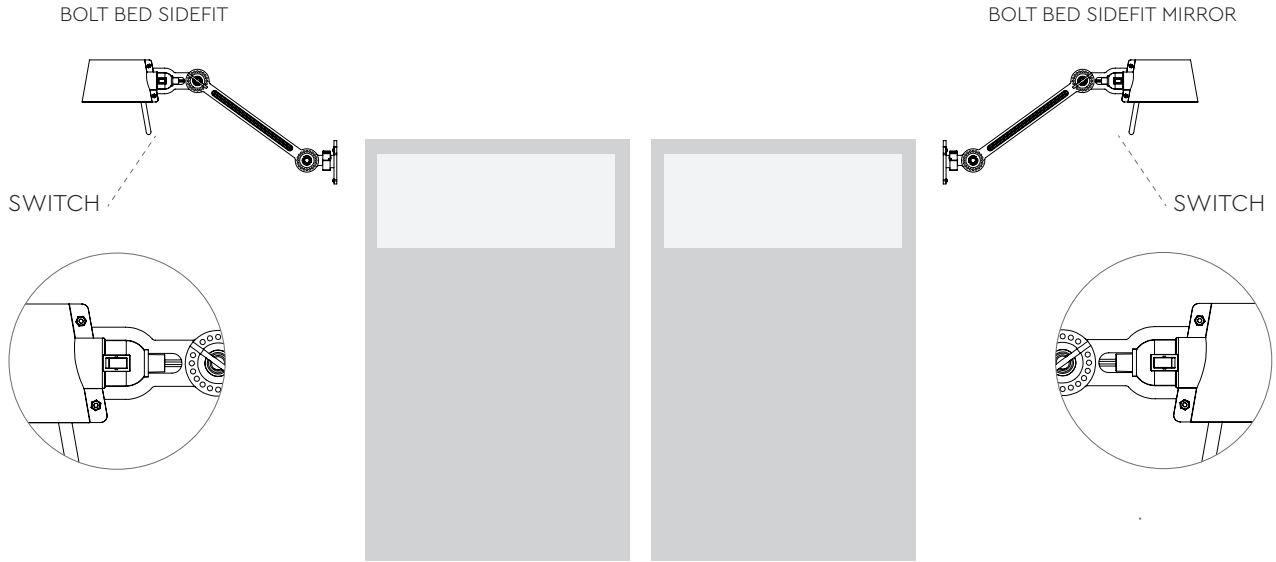

TONONE

technical specifications

BOLT bed sidefit

Design by Anton de Groof, 2013

Starting point for the products of Tonone is the passion for traditional mechanics. The first product line that resulted from this fascination is the lamp series 'Bolt'. Key element in this industrial series is the joint construction that can be adjusted with a wingnut-shaped tool. Besides being a functional tool, this wingnut is integrated in the design of the lamp itself as a distinctive visual element. The Bolt collection is available in 29 different models and in 11 colors.

Type	Bed lamp
Environment	Indoor
Material	Steel & aluminum
Wingnut	Wingnut Solid Brass included
Cord length	Bolt with cord 2500 mm Bolt install 10 mm
Weight	1,2 kg
Voltage	220-240 V
Max Watt	60 Watt
Socket	E27
IP	20
Lightsource	Lightsource not included

Packaging	
Weight	2,0 kg
Length	67 cm
Width	20 cm
Height	20 cm

TONONE

technical specifications

		with cord	install	mirror with cord	mirror install
	smokey black	1129	1137	1529	1368
	flux green	1131	1139	1530	1369
	pure white	1133	1141	1531	1371
	midnight grey	1270	1271	1532	1375
	ash grey	1136	1144	1533	1374
	striking orange	1134	1142	1534	1372
	lightning white	1132	1140	1535	1370
	thunder blue	1135	1143	1536	1373
	daybreak rose	1478	1479	1537	1480
	sunny yellow	1436	1437	1538	1438
	ice blue	1623	1626	1624	1627

TONONE

technical specifications

With cord

1. With powercord including switch and plug.

Install

2. With terminal block to install directly on a junction box.

3. With optional wall ring.

SET of 2 bolt bed sidefit