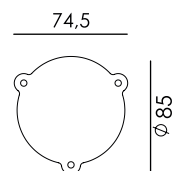

TONONE

technical specifications

BOLT bed sidefit

Design by Anton de Groof, 2013

Starting point for the products of Tonone is the passion for traditional mechanics. The first product line that resulted from this fascination is the lamp series 'Bolt'. Key element in this industrial series is the joint construction that can be adjusted with a wingnut-shaped tool. Besides being a functional tool, this wingnut is integrated in the design of the lamp itself as a distinctive visual element. The Bolt collection is available in 29 different models and in 11 colors.

Type	Bed lamp
Environment	Indoor
Material	Steel & aluminum
Wingnut	Wingnut Solid Brass included
Cord length	Bolt with cord 2500 mm Bolt install 10 mm
Weight	1,2 kg
Voltage	220-240 V
Max Watt	60 Watt
Socket	E27
IP	20
Lightsource	Lightsource not included

Packaging	
Weight	2,0 kg
Length	67 cm
Width	20 cm
Height	20 cm

TONONE

technical specifications

		with cord	install	mirror with cord	mirror install
	smokey black	1129	1137	1529	1368
	flux green	1131	1139	1530	1369
	pure white	1133	1141	1531	1371
	midnight grey	1270	1271	1532	1375
	ash grey	1136	1144	1533	1374
	striking orange	1134	1142	1534	1372
	lightning white	1132	1140	1535	1370
	thunder blue	1135	1143	1536	1373
	daybreak rose	1478	1479	1537	1480
	sunny yellow	1436	1437	1538	1438
	ice blue	1623	1626	1624	1627