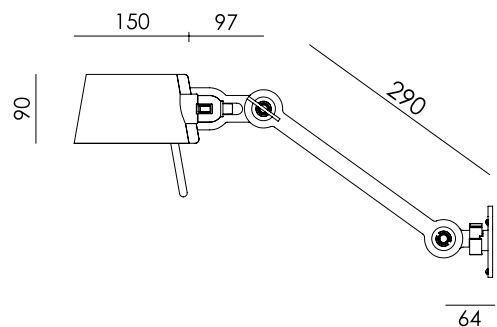

TONONE

technical specifications

BOLT bed sidefit

Design by Anton de Groof, 2013

Starting point for the products of Tonone is the passion for traditional mechanics. The first product line that resulted from this fascination is the lamp series 'Bolt'. Key element in this industrial series is the joint construction that can be adjusted with a wingnut-shaped tool. Besides being a functional tool, this wingnut is integrated in the design of the lamp itself as a distinctive visual element. The Bolt collection is available in 29 different models and in 11 colors.

Type	Bed lamp
Environment	Indoor
Material	Steel & aluminum
Wingnut	Wingnut Solid Brass included
Cord length	Bolt with cord 2500 mm Bolt install 10 mm
Weight	1,2 kg
Voltage	220-240 V
Max Watt	60 Watt
Socket	E27
IP	20
Lightsource	Lightsource not included

Packaging	
Weight	2,0 kg
Length	67 cm
Width	20 cm
Height	20 cm

TONONE

technical specifications

		with cord	install	mirror with cord	mirror install
	smokey black	1129	1137	1529	1368
	flux green	1131	1139	1530	1369
	pure white	1133	1141	1531	1371
	midnight grey	1270	1271	1532	1375
	ash grey	1136	1144	1533	1374
	striking orange	1134	1142	1534	1372
	lightning white	1132	1140	1535	1370
	thunder blue	1135	1143	1536	1373
	daybreak rose	1478	1479	1537	1480
	sunny yellow	1436	1437	1538	1438
	ice blue	1623	1626	1624	1627

TONONE

technical specifications

With cord

1. With powercord including switch and plug.

Install

2. With terminal block to install directly on a junction box.

3. With optional wall ring.

SET of 2 bolt bed sidefit