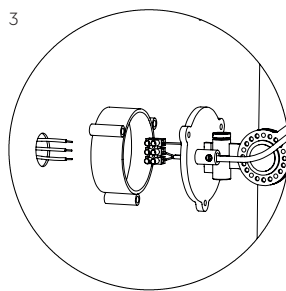

TONONE

technical specifications

BOLT bed sidefit

Design by Anton de Groof, 2013

Starting point for the products of Tonone is the passion for traditional mechanics. The first product line that resulted from this fascination is the lamp series 'Bolt'. Key element in this industrial series is the joint construction that can be adjusted with a wingnut-shaped tool. Besides being a functional tool, this wingnut is integrated in the design of the lamp itself as a distinctive visual element. The Bolt collection is available in 29 different models and in 11 colors.

Type	Bed lamp
Environment	Indoor
Material	Steel & aluminum
Wingnut	Wingnut Solid Brass included
Cord length	Bolt with cord 2500 mm Bolt install 10 mm
Weight	1,2 kg
Voltage	220-240 V
Max Watt	60 Watt
Socket	E27
IP	20
Lightsource	Lightsource not included

Packaging	
Weight	2,0 kg
Length	67 cm
Width	20 cm
Height	20 cm

TONONE

technical specifications

		with cord	install	mirror with cord	mirror install
	smokey black	1129	1137	1529	1368
	flux green	1131	1139	1530	1369
	pure white	1133	1141	1531	1371
	midnight grey	1270	1271	1532	1375
	ash grey	1136	1144	1533	1374
	striking orange	1134	1142	1534	1372
	lightning white	1132	1140	1535	1370
	thunder blue	1135	1143	1536	1373
	daybreak rose	1478	1479	1537	1480
	sunny yellow	1436	1437	1538	1438
	ice blue	1623	1626	1624	1627

TONONE

technical specifications

With cord

1. With powercord including switch and plug.

Install

2. With terminal block to install directly on a junction box.

3. With optional wall ring.

SET of 2 bolt bed sidefit