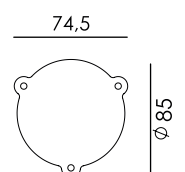

TONONE

technical specifications

BOLT bed underfit

Design by Anton de Groof, 2013

Starting point for the products of Tonone is the passion for traditional mechanics. The first product line that resulted from this fascination is the lamp series 'Bolt'. Key element in this industrial series is the joint construction that can be adjusted with a wingnut-shaped tool. Besides being a functional tool, this wingnut is integrated in the design of the lamp itself as a distinctive visual element. The Bolt collection is available in 29 different models and in 11 colors.

Type	Bed lamp
Environment	Indoor
Material	Steel & aluminum
Wingnut	Wingnut Solid Brass included
Cord length	Bolt with cord 2500 mm Bolt install 10 mm
Weight	1,4 kg
Voltage	220-240 V
Max Watt	60 Watt
Socket	E27
IP	20
Lightsource	Lightsource not included

Packaging

Weight	3,6 kg
Length	75 cm
Width	47 cm
Height	25 cm

TONONE

technical specifications

		with cord	install	mirror with cord	mirror install
	smokey black	1145	1153	1519	1376
	flux green	1147	1155	1520	1377
	pure white	1149	1157	1521	1379
	midnight grey	1272	1273	1522	1383
	ash grey	1152	1160	1523	1382
	striking orange	1150	1158	1524	1380
	lightning white	1148	1156	1525	1378
	thunder blue	1151	1159	1526	1373
	daybreak rose	1481	1482	1527	1483
	sunny yellow	1439	1440	1528	1441
	ice blue	1629	1632	1630	1633