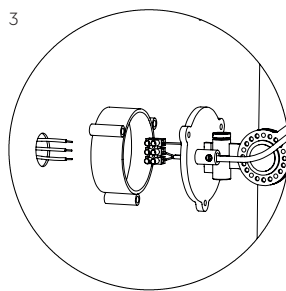

TONONE

technical specifications

BOLT bed underfit

Design by Anton de Groof, 2013

Starting point for the products of Tonone is the passion for traditional mechanics. The first product line that resulted from this fascination is the lamp series 'Bolt'. Key element in this industrial series is the joint construction that can be adjusted with a wingnut-shaped tool. Besides being a functional tool, this wingnut is integrated in the design of the lamp itself as a distinctive visual element. The Bolt collection is available in 29 different models and in 11 colors.

Type	Bed lamp
Environment	Indoor
Material	Steel & aluminum
Wingnut	Wingnut Solid Brass included
Cord length	Bolt with cord 2500 mm Bolt install 10 mm
Weight	1,4 kg
Voltage	220-240 V
Max Watt	60 Watt
Socket	E27
IP	20
Lightsource	Lightsource not included

Packaging

Weight	3,6 kg
Length	75 cm
Width	47 cm
Height	25 cm

TONONE

technical specifications

		with cord	install	mirror with cord	mirror install
	smokey black	1145	1153	1519	1376
	flux green	1147	1155	1520	1377
	pure white	1149	1157	1521	1379
	midnight grey	1272	1273	1522	1383
	ash grey	1152	1160	1523	1382
	striking orange	1150	1158	1524	1380
	lightning white	1148	1156	1525	1378
	thunder blue	1151	1159	1526	1373
	daybreak rose	1481	1482	1527	1483
	sunny yellow	1439	1440	1528	1441
	ice blue	1629	1632	1630	1633

TONONE

technical specifications

With cord

1. With powercord including switch and plug.

Install

2. With terminal block to install directly on a junction box.

3. With optional wall ring.

SET of 2 bolt bed underfit