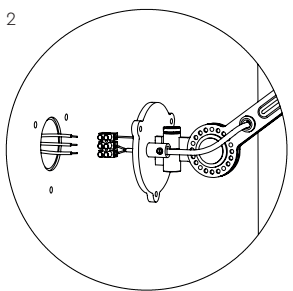

Type	Bed lamp
Environment	Indoor
Material	Steel & aluminum
Wingnut	Wingnut Solid Brass included
Cord length	Bolt with cord 2500 mm Bolt install 10 mm
Weight	1,4 kg
Voltage	220-240 V
Max Watt	60 Watt
Socket	E27
IP	20
Lightsource	Lightsource not included

Packaging

Weight	3,6 kg
Length	75 cm
Width	47 cm
Height	25 cm

TONONE

technical specifications

		with cord	install	mirror with cord	mirror install
	smokey black	1145	1153	1519	1376
	flux green	1147	1155	1520	1377
	pure white	1149	1157	1521	1379
	midnight grey	1272	1273	1522	1383
	ash grey	1152	1160	1523	1382
	striking orange	1150	1158	1524	1380
	lightning white	1148	1156	1525	1378
	thunder blue	1151	1159	1526	1373
	daybreak rose	1481	1482	1527	1483
	sunny yellow	1439	1440	1528	1441
	ice blue	1629	1632	1630	1633

TONONE

technical specifications

With cord

1. With powercord including switch and plug.

Install

2. With terminal block to install directly on a junction box.

3. With optional wall ring.

SET of 2 bolt bed underfit