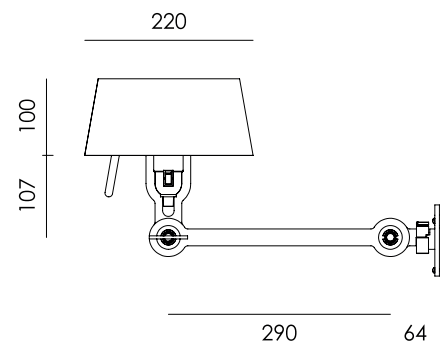

TONONE

technical specifications

BOLT bed underfit

Design by Anton de Groof, 2013

Starting point for the products of Tonone is the passion for traditional mechanics. The first product line that resulted from this fascination is the lamp series 'Bolt'. Key element in this industrial series is the joint construction that can be adjusted with a wingnut-shaped tool. Besides being a functional tool, this wingnut is integrated in the design of the lamp itself as a distinctive visual element. The Bolt collection is available in 29 different models and in 11 colors.

Type	Bed lamp
Environment	Indoor
Material	Steel & aluminum
Wingnut	Wingnut Solid Brass included
Cord length	Bolt with cord 2500 mm Bolt install 10 mm
Weight	1,4 kg
Voltage	220-240 V
Max Watt	60 Watt
Socket	E27
IP	20
Lightsource	Lightsource not included

Packaging

Weight	3,6 kg
Length	75 cm
Width	47 cm
Height	25 cm

TONONE

technical specifications

		with cord	install	mirror with cord	mirror install
	smokey black	1145	1153	1519	1376
	flux green	1147	1155	1520	1377
	pure white	1149	1157	1521	1379
	midnight grey	1272	1273	1522	1383
	ash grey	1152	1160	1523	1382
	striking orange	1150	1158	1524	1380
	lightning white	1148	1156	1525	1378
	thunder blue	1151	1159	1526	1373
	daybreak rose	1481	1482	1527	1483
	sunny yellow	1439	1440	1528	1441
	ice blue	1629	1632	1630	1633