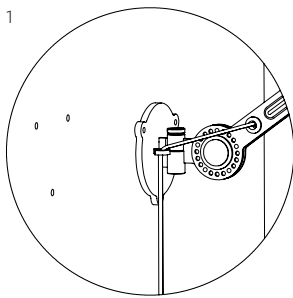

TONONE

technical specifications

BOLT bed underfit

Design by Anton de Groof, 2013

Starting point for the products of Tonone is the passion for traditional mechanics. The first product line that resulted from this fascination is the lamp series 'Bolt'. Key element in this industrial series is the joint construction that can be adjusted with a wingnut-shaped tool. Besides being a functional tool, this wingnut is integrated in the design of the lamp itself as a distinctive visual element. The Bolt collection is available in 29 different models and in 11 colors.

Type	Bed lamp
Environment	Indoor
Material	Steel & aluminum
Wingnut	Wingnut Solid Brass included
Cord length	Bolt with cord 2500 mm Bolt install 10 mm
Weight	1,4 kg
Voltage	220-240 V
Max Watt	60 Watt
Socket	E27
IP	20
Lightsource	Lightsource not included

Packaging

Weight	3,6 kg
Length	75 cm
Width	47 cm
Height	25 cm

TONONE

technical specifications

		with cord	install	mirror with cord	mirror install
	smokey black	1145	1153	1519	1376
	flux green	1147	1155	1520	1377
	pure white	1149	1157	1521	1379
	midnight grey	1272	1273	1522	1383
	ash grey	1152	1160	1523	1382
	striking orange	1150	1158	1524	1380
	lightning white	1148	1156	1525	1378
	thunder blue	1151	1159	1526	1373
	daybreak rose	1481	1482	1527	1483
	sunny yellow	1439	1440	1528	1441
	ice blue	1629	1632	1630	1633

TONONE

technical specifications

With cord

1. With powercord including switch and plug.

Install

2. With terminal block to install directly on a junction box.

3. With optional wall ring.

SET of 2 bolt bed underfit