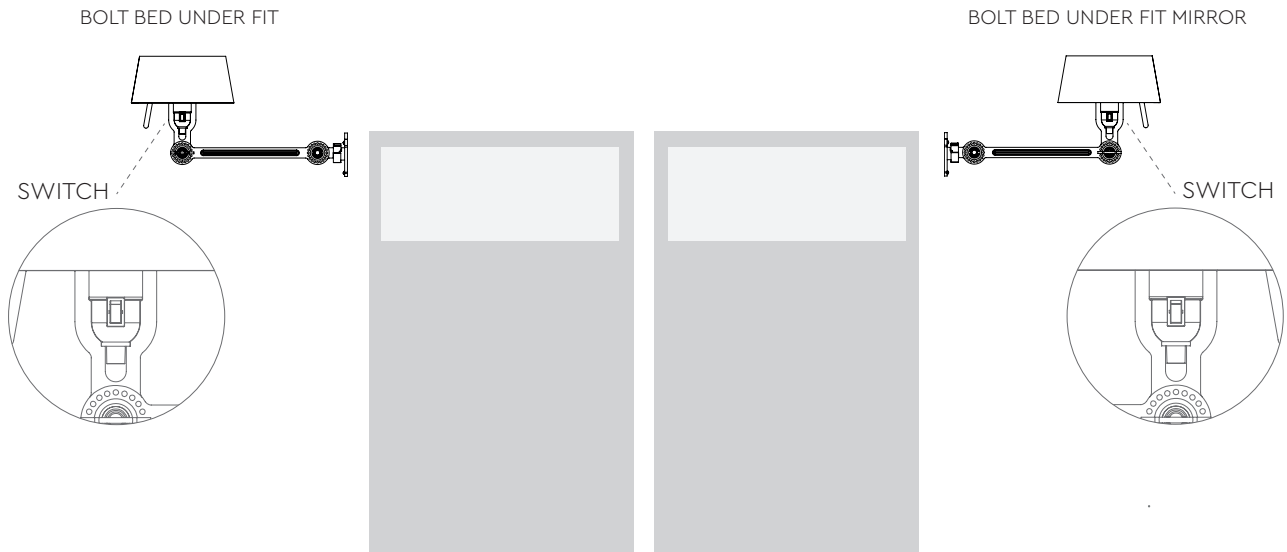

TONONE

technical specifications

BOLT bed underfit

Design by Anton de Groof, 2013

Starting point for the products of Tonone is the passion for traditional mechanics. The first product line that resulted from this fascination is the lamp series 'Bolt'. Key element in this industrial series is the joint construction that can be adjusted with a wingnut-shaped tool. Besides being a functional tool, this wingnut is integrated in the design of the lamp itself as a distinctive visual element. The Bolt collection is available in 29 different models and in 11 colors.

Type	Bed lamp
Environment	Indoor
Material	Steel & aluminum
Wingnut	Wingnut Solid Brass included
Cord length	Bolt with cord 2500 mm Bolt install 10 mm
Weight	1,4 kg
Voltage	220-240 V
Max Watt	60 Watt
Socket	E27
IP	20
Lightsource	Lightsource not included

Packaging

Weight	3,6 kg
Length	75 cm
Width	47 cm
Height	25 cm

TONONE

technical specifications

		with cord	install	mirror with cord	mirror install
	smokey black	1145	1153	1519	1376
	flux green	1147	1155	1520	1377
	pure white	1149	1157	1521	1379
	midnight grey	1272	1273	1522	1383
	ash grey	1152	1160	1523	1382
	striking orange	1150	1158	1524	1380
	lightning white	1148	1156	1525	1378
	thunder blue	1151	1159	1526	1373
	daybreak rose	1481	1482	1527	1483
	sunny yellow	1439	1440	1528	1441
	ice blue	1629	1632	1630	1633

TONONE

technical specifications

With cord

1. With powercord including switch and plug.

Install

2. With terminal block to install directly on a junction box.

3. With optional wall ring.

SET of 2 bolt bed underfit