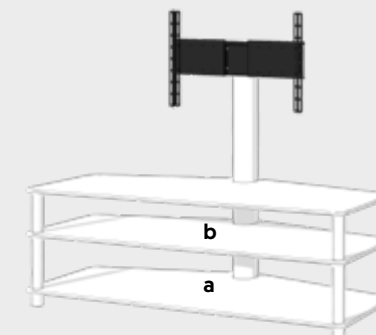

PL60

PL151

PL152

PL181

PL182

	Buitenmaat (in cm)			Tussenmaat (in cm)			Prijs (€)
	Breed	Hoog	Diep	Breed	Hoog	Diep	
PL60	61,0	80,0	50,0	a 61,0	21,0	43,5	499,00
				b 50,0	–	33,0	
PL151	110,0	76,0	54,0	a 98,0	21,0	43,5	799,00
PL152	140,0	76,0	54,0	a 128,0	21,0	43,5	899,00
PL181	110,0	93,0	54,0	a 98,0	21,0	43,5	899,00
				b 98,0	16,0	43,5	
PL182	140,0	93,0	54,0	a 128,0	21,0	43,5	949,00
				b 128,0	16,0	43,5	